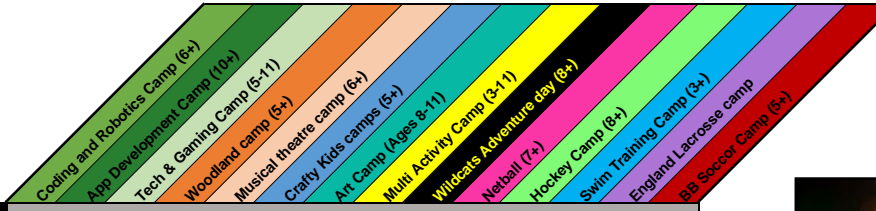

Easter Holiday Camp Programme 2024

Day	Date	EASTER MONDAY													
Mon	01-Apr	EASTER MONDAY													
Tue	02-Apr														
Wed	03-Apr														
Thu	04-Apr														
Fri	05-Apr														
Sat	06-Apr														
Sun	07-Apr														
Mon	08-Apr														
Tue	09-Apr														
Wed	10-Apr														
Thu	11-Apr														
Fri	12-Apr														
Sat	13-Apr														
Sun	14-Apr														
Mon	15-Apr														
Tue	16-Apr														
Wed	17-Apr														
Thu	18-Apr														
Fri	19-Apr														

Camp	Age	Time	Price
Coding and Robotics Camp	6+	10.00am - 3.00pm	£69.50 per day
App Development Camp	10+	10.00am - 3.00pm	£250.00 (4 day course)
Tech & Gaming Camp	5+	9.30am - 3.30pm	£49.50 per day
Woodland Camp	5+	9.30am - 3.30pm	£42 per day
Musical Theatre Camp	6+	9.30am - 3.30pm	£140 (2 days)
Crafty Kids Camp	5*-11	9.30am - 3.30pm	£38 per day
Art Camp	8-11	9.00am - 12.00pm & 1.00pm - 4.00pm	£24 per session
Multi Activity Camps	3-11	8.00am - 6.00pm	Varies
WildCats Adventure Camp	8+	9.30am - 3.30pm	£52 per day
Netball Camp	7+	9.30am - 3.30pm	£40 per day
Hockey Camp	8+	10.00am - 4.00pm	£45 per day
Swim Camp	3+	30 minute lessons	from £25 per session
England Lacrosse Camp	10-16	10.00am - 4.00pm	£157.50 (2 days)
BB Soccer Camp	5+	9.00am - 3.30pm	from £19 per day
Early drop off	Age 3+	From 8.00am	Additional £5.00
Late pick up	Age 3+	Until 6.00pm	Additional £5.00